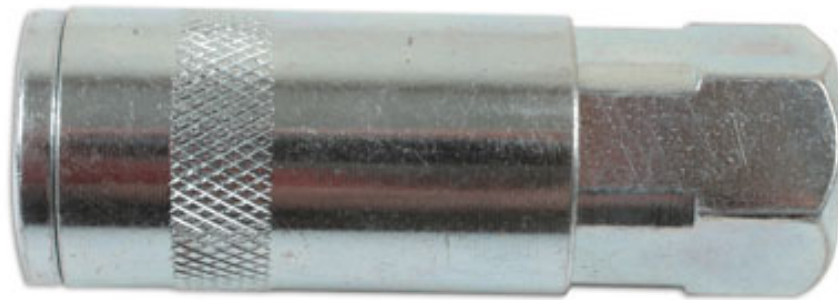

Cyclone Female Air Line Coupling 1/2" 2pc

Part of our Connect consumable airline range.

Additional Information

- Quick Release Female Entry Coupling
- 1/2" BSP thread
- Zinc Clear Finish
- Compatible with other popular airline couplings
- 2pc